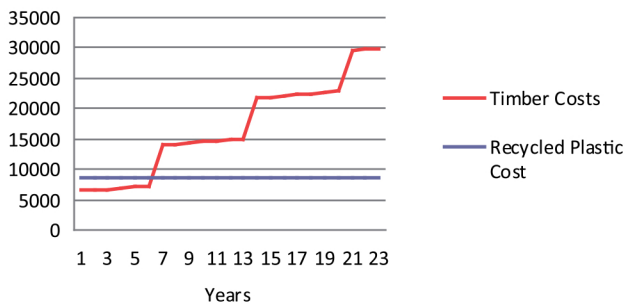

Cost Comparison between Timber and Recycled Plastic Walkways

* WRAP (Waste & Resources Action Programme), a not-for-profit company backed by government funding from England, Scotland, Wales and Northern Ireland, was established in 2000 to help businesses and individuals reap the benefits of reducing waste, develop sustainable products and use resources in a more efficient way.